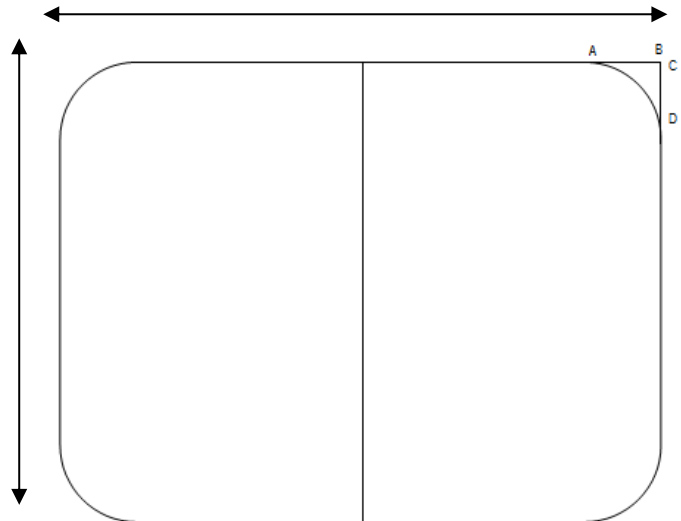

## **SPA MEASUREMENTS:**

Measure the Spa's Length & Width, Corner Radius and Height of the lip  
*(Instructions for corner measuring are available on our website)*

### SPA DIMENSIONS:

Length: \_\_\_\_\_ mm

Width: \_\_\_\_\_ mm

Height of lip: \_\_\_\_\_ mm

### CORNER RADIUS

A to B: \_\_\_\_\_ mm

C to D: \_\_\_\_\_ mm